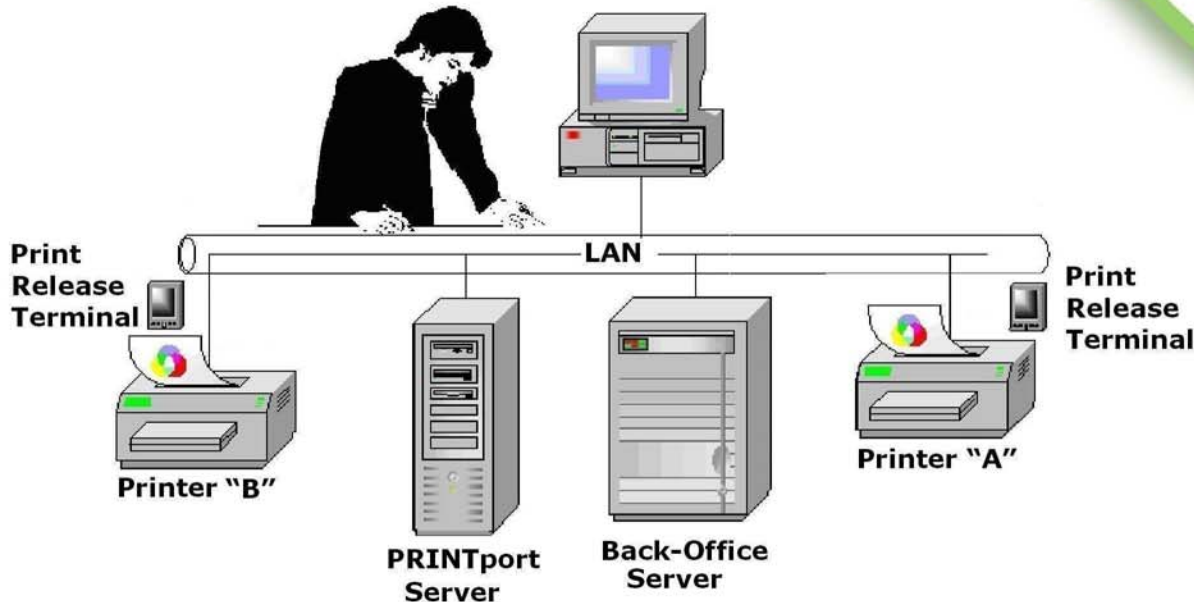

Enhance Security Save Money and Take Control

For more information please
contact your local Rep:

PRINTport

Or look us up at
www.faxport.com for a
reseller in your area.

User sends print jobs from desktop to PRINTport Server using a basic "Print" command.